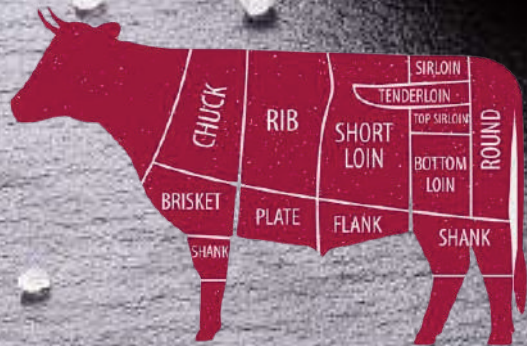

- DR. SABER BUKHARI ,CEO

MEAT

**STRIPLOIN WAGYU
(FROZEN/CHILLED)**

**ORIGIN: AUSTRALIA
SIZE:**

**TENDERLOIN WAGYU
(FROZEN/CHILLED)**

**ORIGIN: AUSTRALIA
SIZE:**

**RIB EYE/CUBE ROLL WAGYU
(FROZEN/CHILLED)**

**ORIGIN: AUSTRALIA
SIZE:**